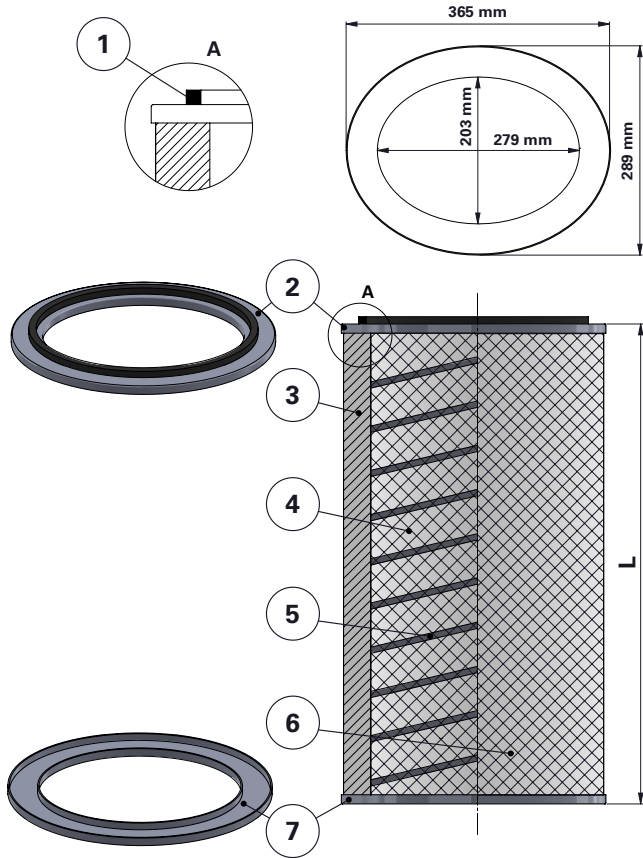

DFO Style – 2 Open End Caps

Oval Cartridge Filter for Downflo Oval (DFO) and other brands of cartridge collectors

Available with and without outer liner

Dimensions [mm]	
Outer Ø	289 × 365
Inner Ø	203 × 279
L	660