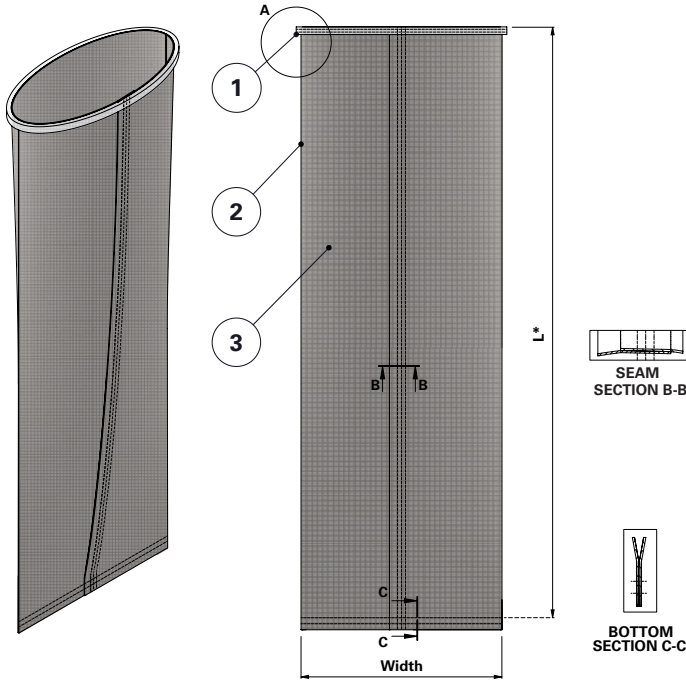

DATA SHEET

Replacement Elements Bags – Dalamatric Style

* Measured from top of collar to top of stitching

Dalamatric Style

0.7 m, 1.0m, 1.25 m, 1.50 m, 1.75 m, 2.0 m Dalamatric Bag with felt ring top, flat sewn bottom

For Dalamatric Insertable (DLMV), Dalamatric Cased (DLMC) and other brands of baghouse collectors

Item	Description
1	Felt ring
2	Label (inside)
3	Filter bag

Dimensions [mm]	
Width	495
L	700
	1000
	1250
	1500
	1750
	2000