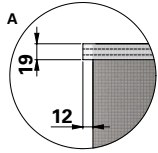

DATA SHEET

Replacement Elements Bags – Dalamatric Style

* Measured from top of collar to top of stitching

Dalamatric Style

0.7 m, 1.0m, 1.25 m, 1.50 m, 1.75 m, 2.0 m Dalamatric Bag with felt ring top, flat sewn bottom

For Dalamatric Insertable (DLMV), Dalamatric Cased (DLMC) and other brands of baghouse collectors

Item	Description
1	Felt ring
2	Label (inside)
3	Filter bag

Dimensions [mm]	
Width	495
L	700
	1000
	1250
	1500
	1750
	2000