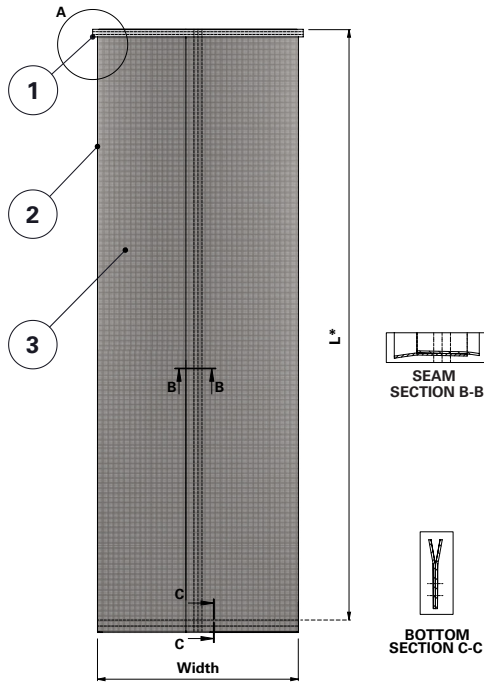

## Replacement Elements

Bags – Dalamatric Style

\* Measured from top of collar to top of stitching

### Dalamatric Style

0.7 m, 1.0m, 1.25 m, 1.50 m, 1.75 m, 2.0 m Dalamatric Bag with felt ring top, flat sewn bottom

For Dalamatric Insertable (DLMV), Dalamatric Cased (DLMC) and other brands of baghouse collectors

Item	Description
1	Felt ring
2	Label (inside)
3	Filter bag

Dimensions [mm]	
Width	495
L	700
	1000
	1250
	1500
	1750
	2000