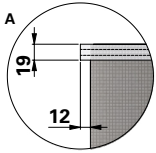

## Replacement Elements

Bags – Dalamatric Style

\* Measured from top of collar to top of stitching

### Dalamatric Style

0.7 m, 1.0m, 1.25 m, 1.50 m, 1.75 m, 2.0 m Dalamatric Bag with felt ring top, flat sewn bottom

For Dalamatric Insertable (DLMV), Dalamatric Cased (DLMC) and other brands of baghouse collectors

Item	Description
1	Felt ring
2	Label (inside)
3	Filter bag

Dimensions [mm]	
Width	495
L	700
	1000
	1250
	1500
	1750
	2000